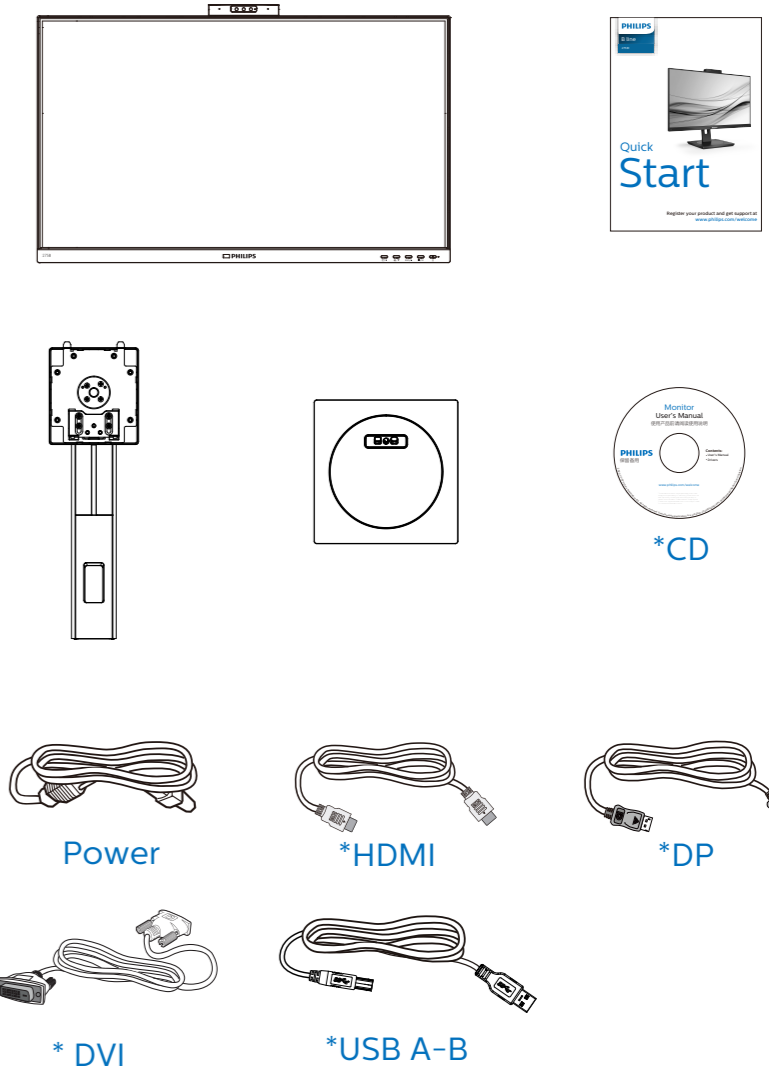

Specifications are subject to change without notice.

www.philips.com

HDMI
HDMI trademark and related patents on technologies belong to their respective owners.

Printed in China

H41G785281350A

PHILIPS

B line

275B1

Quick Start

Register your product and get support at www.philips.com/welcome

*Different according to region
Display design may differ from that illustrated

1

2

USB docking

3