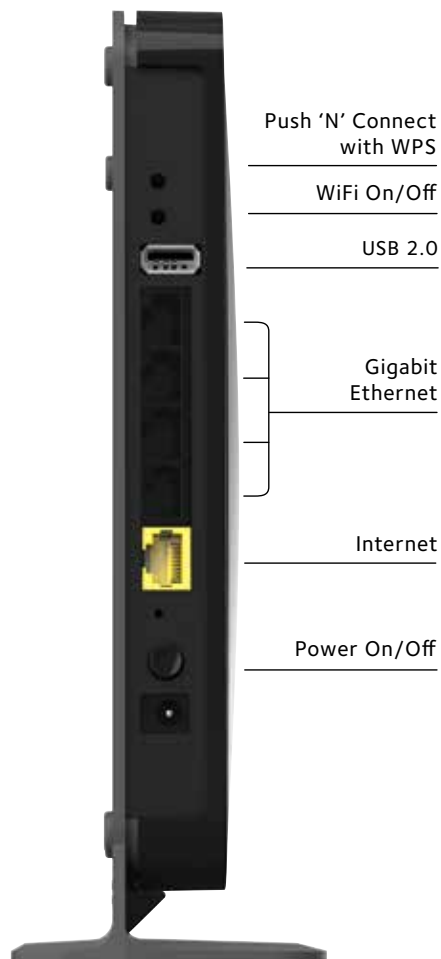

MULTIPLE HD STREAMING—Optimized for a smooth, lag-free multiple HD streaming experience

Connection Diagram

PACKAGE CONTENTS

- N600 WiFi Dual Band Gigabit Router (WNDR3700v5)
- Ethernet cable
- Power adapter, localized to country of sale
- Quick Start Guide