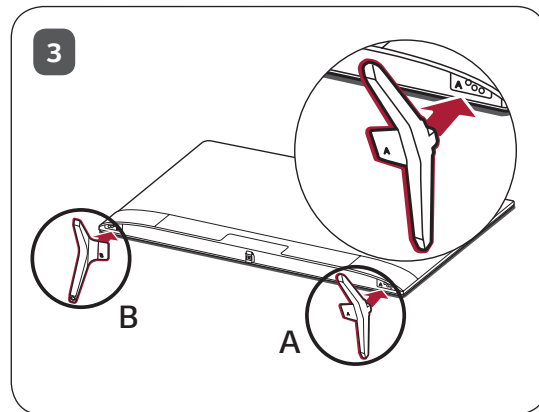

Hrvatski

- Pročitajte **Sigurnost i reference**.
- Možete preuzeti detaljnije informacije na našoj web stranici tako da unesete cijeli broj modela.
- Informacije o napajanju i potrošnji energije potražite na oznaci koja se nalazi na proizvodu.

Español

- Leer **Seguridad y Referencias**.
- Puede descargar información más detallada desde nuestro sitio web introduciendo el número de modelo completo.
- Para obtener información acerca de la fuente de alimentación y el consumo de energía, consulte la etiqueta del producto.

Slovenščina

- Preberite **Varnostne informacije in napotki**.
- Bolj podrobne informacije lahko prenesete z našega spletnega mesta, tako da vnesete celotno številko modela.
- Podatke o napajanju in porabi energije si oglejte na nalepki izdelka.