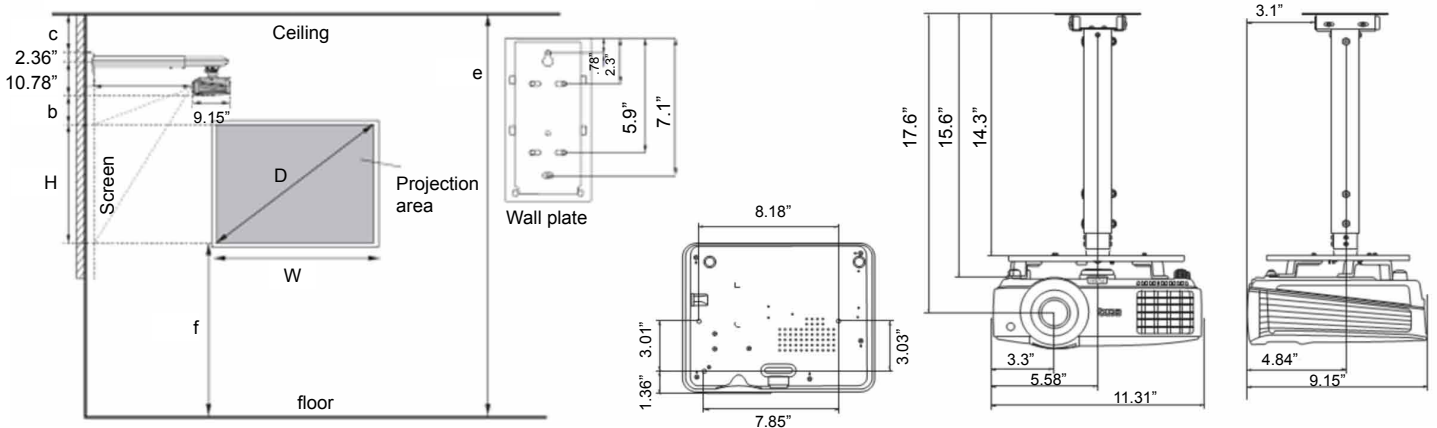

Enjoyment Matters

MW820ST Digital Projector

Distance Chart

The screen aspect ratio is 4:3 and the projected picture is 4:3

(a) Screen Size				(b) Distance from screen (inch)	(c) Vertical offset (inch)
Diagonal		W (inch)	H (inch)		
Inch	mm				
80	2032	42.4	67.8	33.1	2.12
100	2540	52.9	84.8	41.4	2.63
120	3048	63.5	101.7	49.7	3.18
150	3810	79.5	127.2	62.1	3.9
180	4572	95.4	152.6	74.6	4.7
200	5080	105.9	169.6	82.8	5.3
220	5588	116.6	186.5	91.2	5.8
240	6096	127.2	203.5	99.4	6.4
270	6858	143.1	228.9	111.9	7.1
300	7620	159.0	254.4	124.3	7.9

Wall Mount Chart

$$\text{Minimum Ceiling Height (inch)} = f + H + b + 2.36'' = 10.78'' + c$$

Ceiling mount screw: M4
(Max L=25 mm; Min: L=20 mm)

Unit: inch

Dimensions