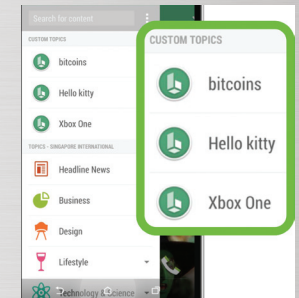

TRY IT OUT

1. Swipe left to go to Widget Home.
2. Swipe right to go to HTC BlinkFeed™.
3. Swipe up to launch the previous app.
4. Swipe down to make a quick voice call.
5. Access the camera by tilting phone side ways and pressing the volume key.

HTC BlinkFeed™

Fill your home screen with all your favorite content from newsfeeds and social media pages. Updated on demand. It's like a new magazine designed especially for you, every day.

TRY IT OUT

Add content

1. Tap Home if not currently on the home screen.
2. Swipe all the way to the left to show HTC BlinkFeed™.
3. Swipe from the left hand side to reveal the menu.
4. Tap the menu button at the top.
5. Tap Add Content.
6. Tap Entertainment category to show that all partners are revealed for easy subscribing.

TRY IT OUT

Custom Topics

1. Tap Home if not currently on the home screen.
2. Swipe all the way to the left to show HTC BlinkFeed™.
3. Swipe from the left hand side to reveal the menu.
4. Tap on the "Search for content" search box.
5. Enter your favorite sports team and tap enter.
6. Tap on the bundled result to preview it.
7. Tap  subscribe icon to subscribe to that content.