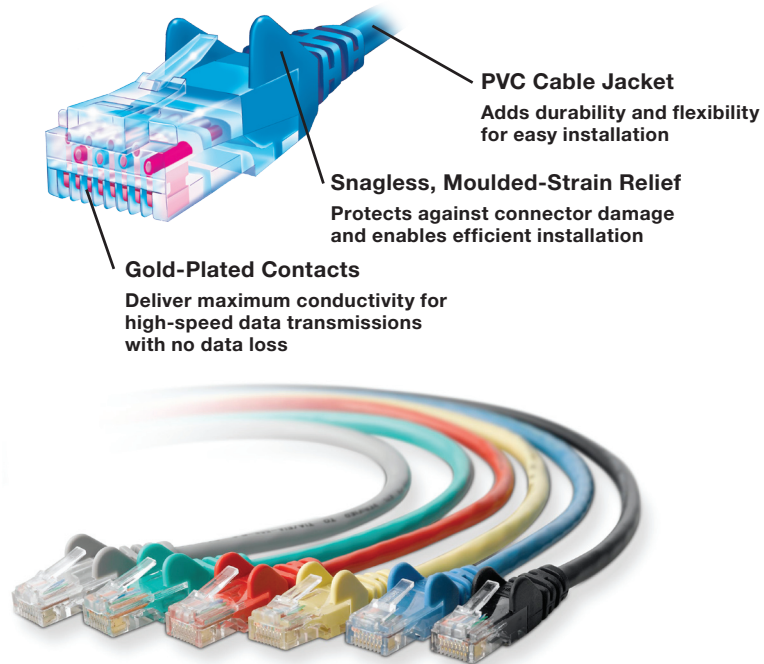

Copper Network Cables

Belkin offers CAT5e and CAT6 copper cables and connectivity products that feature quality components and utilise advanced manufacturing techniques to ensure consistent, top-quality network performance. All Belkin cables are certified and tested to exceed the industry cabling standards, and come with a lifetime guarantee.

Features and Benefits:

- Moulded connectors with snagless guards make installations effortless and protect connector tabs from damage
- Stranded, 24AWG, copper conductors offer superior conductivity over smaller gauges and provide increased flexibility to prevent kinking
- Gold-plated connector contacts deliver maximum conductivity for high-speed data transmissions
- Compliant to telecommunications standards: A-Tick verified to AS/ACIF SOO8: 2001 inc amdt. no.1.
- Compliant to industry standards: ETL verified to TIA/EIA 568B and SO/IEC 11801-compliant (CAT5e) and TIA/EIA 568B.2.1 (CAT6)
- Performance tested to exceed: 100MHz for CAT5e, 500MHz for CAT6