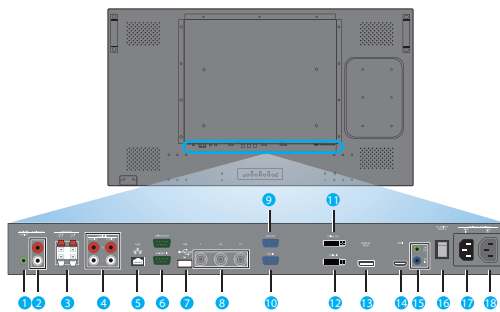

Dimensions

- Bezel thickness: 20mm
- Set dimensions (W x H x D):
  1080 x 625.2 x 127 mm

- Set dimensions in inch (W x H x D):
  41.6 x 23.0 x 5.1 inch
- Product weight: 29 kg
- Product weight (lb): 63.9
- VESA Mount: 200 x 400 mm

Miscellaneous

- On-Screen Display Languages: English, French, German, Italian, Polish, Turkish, Russian, Simplified Chinese
- Regulatory approvals: CE, FCC, Class B, UL/cUL, CCC, RoHS
- Warranty: Global 3 year warranty

Operating conditions

- Temperature range (operation): 0 - 40 °C
- Relative humidity: 5 - 90 %
- MTBF: 60,000 hour(s)

Power

- Consumption (On mode): Typ. 155W
- Standby power consumption: <1W

Supported Display Resolution

• Computer formats

Resolution	Refresh rate
640 x 480	60, 67, 72, 75Hz
800 x 600	56, 60, 72, 75Hz
1024 x 768	60Hz
1280 x 768	60Hz
1280 x 800	60Hz
1280 x 1024	60Hz
1360 x 768	60Hz
1366 x 768	60Hz
1440 x 900	60Hz
1600 x 1200	60Hz
1920 x 1080	60Hz
1920 x 1200	60Hz

• Video formats

Resolution	Refresh rate
480i	60Hz
480p	60Hz
576p	50Hz
576i	50Hz
720p	50, 60Hz

1080i	50, 60Hz
1080p	50, 60Hz

Sound

- Built-in speakers: 2 x 12W (RMS)

Packaging dimensions

- EAN: 87 12581 65062 9
- Number of products included: 1
- Packaging type: Carton

Issue date 2012-07-24

Version: 4.8.1

12 NC: 8670 000 91965
EAN: 87 12581 65062 9

© 2012 Koninklijke Philips Electronics N.V.
All Rights reserved.

Specifications are subject to change without notice.
Trademarks are the property of Koninklijke Philips
Electronics N.V. or their respective owners.

www.philips.com