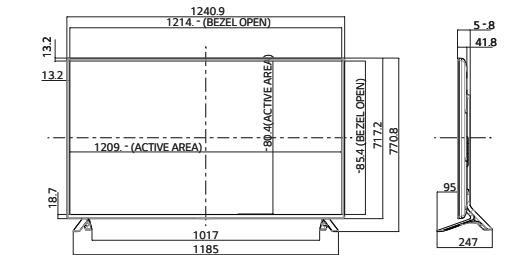

WALL MOUNT SCREW 4-M6, L21.5(MAX)

65"