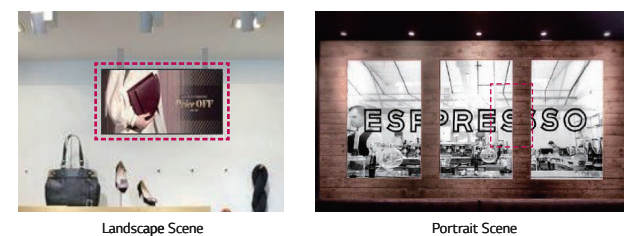

ORIENTATION

Supports Portrait / Landscape Mode.

Landscape Scene

Portrait Scene