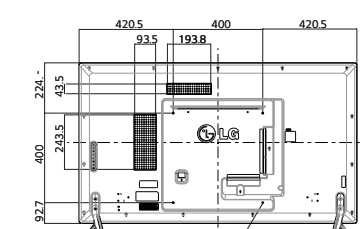

WALL MOUNT SCREW 4-M6, L21.5(MAX)

65"