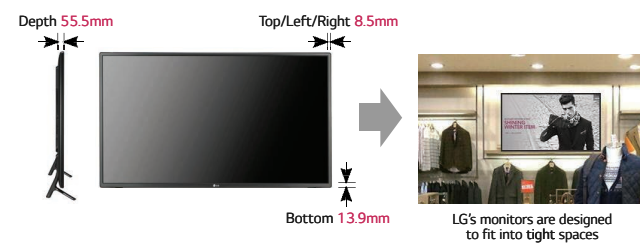

55"

WALL MOUNT SCREW 4-M6, L21.5(MAX)

65"

WALL MOUNT SCREW 4-M6, L12.5(MAX)

INTERFACE

SLIM DESIGN

Our industry leading panel featuring a Direct-LED Back Light creates stylishly slim monitors designed to fit perfectly into narrow spaces in retail shops while ensuring high energy efficiency

Slim Design

LG's monitors are designed to fit into tight spaces

REMOTE CONTROL VIA RS232C & NETWORK

SuperSign embedded player with RJ45 interface allows easy content transfer and control via network.

Network Based Content Control