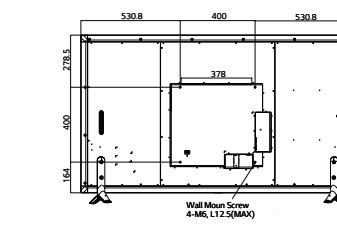

WALL MOUNT SCREW 4-M6, L12.5(MAX)