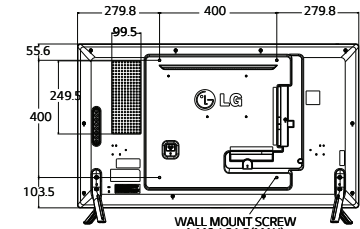

- Low Screen Temperature
- High Resistance to Blackening Defect
- Wide Viewing Angle

DIMENSION (unit : mm)

32"

WALL MOUNT SCREW 4-M6, L21.5(MAX)

42"

WALL MOUNT SCREW 4-M6, L21.5(MAX)

47"

WALL MOUNT SCREW 4-M6, L21.5 (MAX)

55"

WALL MOUNT SCREW 4-M6, L21.5(MAX)

65"

WALL MOUNT SCREW 4-M6, L12.5(MAX)

INTERFACE

SLIM DESIGN

Our industry leading panel featuring a Direct-LED Back Light creates stylishly slim monitors designed to fit perfectly into narrow spaces in retail shops while ensuring high energy efficiency