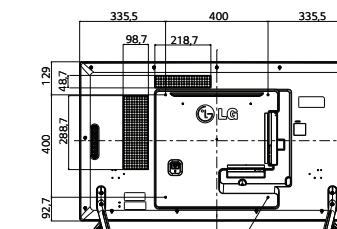

- Low Screen Temperature
- High Resistance to Blackening Defect
- Wide Viewing Angle

DIMENSION (unit : mm)

32"

WALL MOUNT SCREW 4-M6, L21.5(MAX)

42"

WALL MOUNT SCREW 4-M6, L21.5(MAX)

47"

WALL MOUNT SCREW 4-M6, L21.5 (MAX)

55"

WALL MOUNT SCREW 4-M6, L21.5(MAX)

65"

WALL MOUNT SCREW 4-M6, L12.5(MAX)

INTERFACE

SLIM DESIGN

Our industry leading panel featuring a Direct-LED Back Light creates stylishly slim monitors designed to fit perfectly into narrow spaces in retail shops while ensuring high energy efficiency