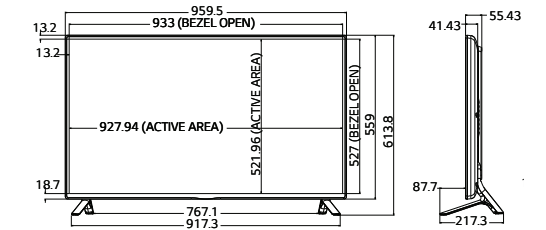

- Low Screen Temperature
- High Resistance to Blackening Defect
- Wide Viewing Angle

DIMENSION (unit : mm)

32"

WALL MOUNT SCREW 4-M6, L21.5(MAX)

42"

WALL MOUNT SCREW 4-M6, L21.5(MAX)

47"

WALL MOUNT SCREW 4-M6, L21.5 (MAX)