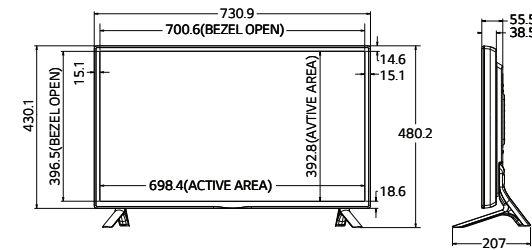

Printed in the USA May 2014

LS33A SERIES 32", 42", 47", 55", 65"

FEATURES

- Brightness: 300nit (32"/42"/47"), 300nit (55"), 350nit (65")
- Direct-LED Display
- Portrait/Landscape Orientation
- Embedded Media Player
- Vertical Retail Targets : SMB (Small & Medium Business), Retailers
- Energy Star 6.0 Compliant

- Low Screen Temperature
- High Resistance to Blackening Defect
- Wide Viewing Angle

DIMENSION (unit : mm)

32"

WALL MOUNT SCREW 4-M6, L21.5(MAX)

42"

WALL MOUNT SCREW 4-M6, L21.5(MAX)

47"

WALL MOUNT SCREW 4-M6, L21.5 (MAX)