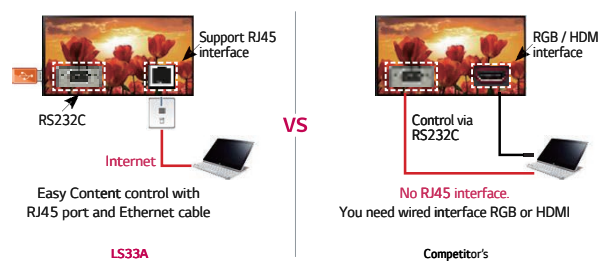

Slim Design

LG's monitors are designed to fit into tight spaces

REMOTE CONTROL VIA RS232C & NETWORK

SuperSign embedded player with RJ45 interface allows easy content transfer and control via network.

Network Based Content Control

COST-EFFECTIVE SOLUTION

No need for an additional media player.

ORIENTATION

Supports Portrait / Landscape Mode.

Landscape Scene

Portrait Scene