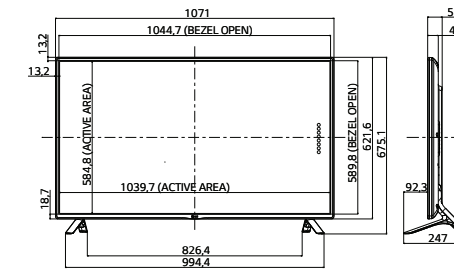

- Low Screen Temperature
- High Resistance to Blackening Defect
- Wide Viewing Angle

DIMENSION (unit : mm)

32"

WALL MOUNT SCREW 4-M6, L21.5(MAX)

42"

WALL MOUNT SCREW 4-M6, L21.5(MAX)

47"

WALL MOUNT SCREW 4-M6, L21.5 (MAX)