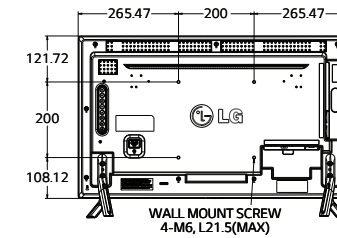

- Low Screen Temperature
- High Resistance to Blackening Defect
- Wide Viewing Angle

DIMENSION (unit : mm)

32"

WALL MOUNT SCREW 4-M6, L21.5(MAX)

42"

WALL MOUNT SCREW 4-M6, L21.5(MAX)

47"

WALL MOUNT SCREW 4-M6, L21.5 (MAX)