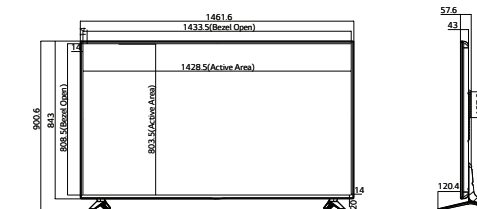

WALL MOUNT SCREW 4-M6, L12.5(MAX)