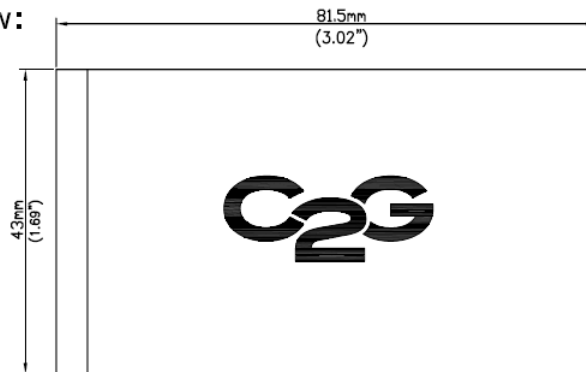

Electrical Characteristics:

Maximum Resolution:	1920 x 1200
HDCP Support:	Yes
Operating Temperature:	-10°C to 50°C
Storage Temperature:	-20°C to 70°C

Power Adapter Specifications:

Input:	100-240VAC, 50-60HZ, 0.5A
Output:	5VDC, 2000MA
Dimensions:	74.5 x 41 x 28.7mm
Cable Length:	1080mm (42.5in)
Pin Diameter:	OD: 5.5mm, ID: 2.1mm
Center Pin Polarity:	Positive

Physical Characteristics:

Approvals:	CE compliant for RoHS2
Housing:	Metal
Dimensions:	81.5 x 42 x 23mm
Connections:	HDMI Female DisplayPort Female

BACK:

Side View:

Plan View:

Side View:

Part Number	Description	Weight (Kg)
81698	HDMI to DisplayPort Converter	0.367