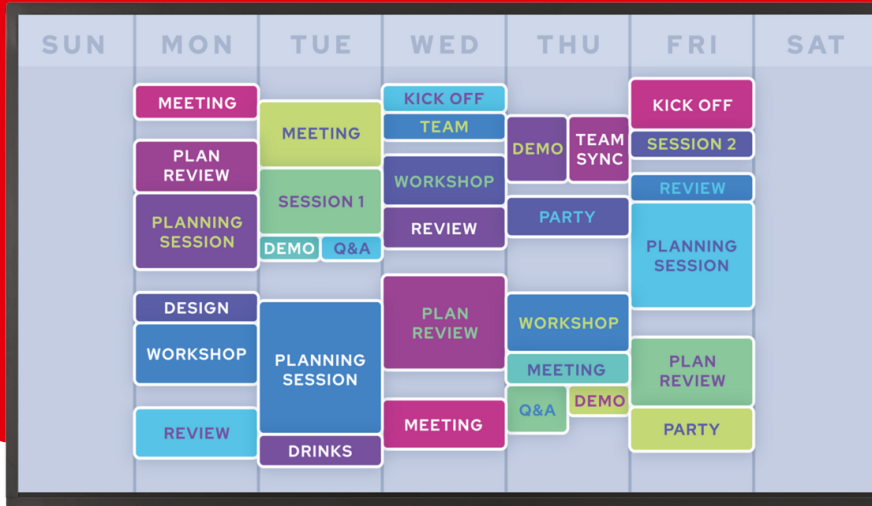

Digital Signage Display

PN-HY431

Slim and lightweight digital signage displays

- Make an impact with the 43" display in your retail or corporate environments
- Enhanced and true representation of colour shown from wide colour gamut
- Show and hear content easily with integrated 4K USB media player and speakers
- Slim, sleek and elegant design to suit any setting
- Showcase images and video in detail with 4K Ultra HD resolution (3840 x 2160 pixels)
- Continuous display of content during business operating hours 16/7
- Latest HDMI Connectivity for 4K at 60Hz
- Flexible installation in portrait and landscape

Specifications

DISPLAY MODULE DATA

Panel Technology	TFT LCD
Native Resolution (Pixels)	3840 x 2160
Diagonal Size (inches / cm)	43 / 107
Aspect Ratio	16:9
Backlight Technology	W-LED / Full Array
Brightness (cd/m2)	500
Contrast Ratio	1200 : 1
Display Colours	1,06 Billion
Response Time (grey to grey avg) ms	8
Viewing Angle (H/V) @ CR >10	178 / 178