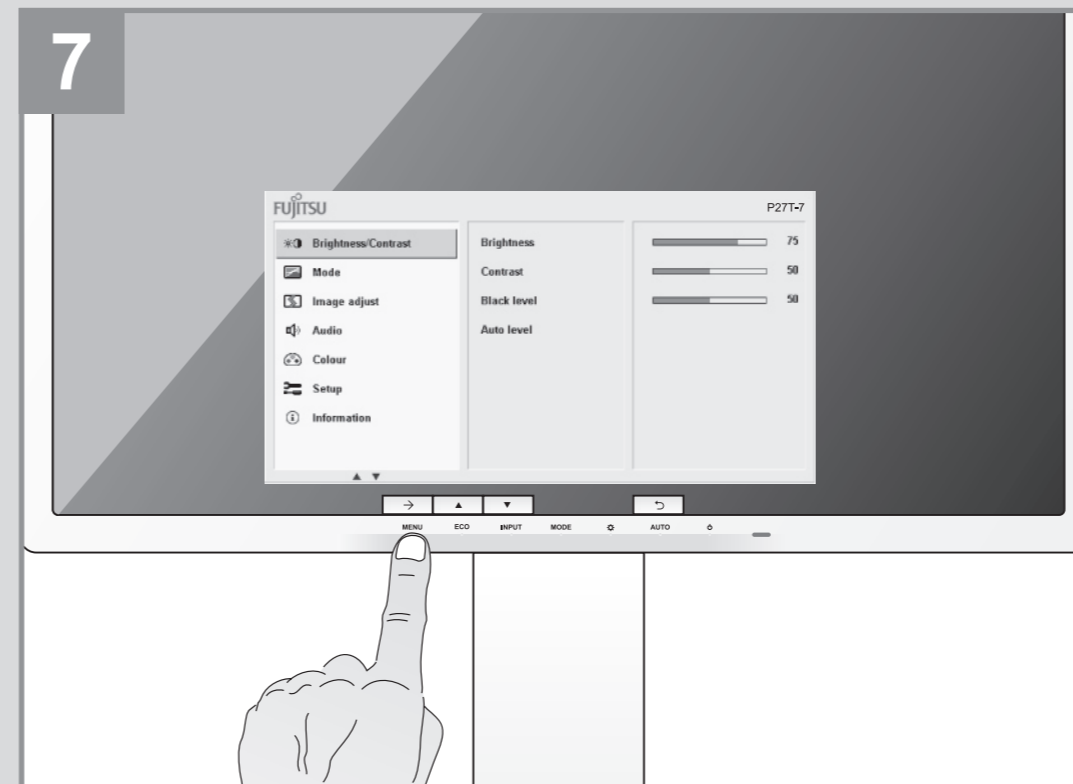

Quick Start Guide

Published by
Fujitsu Technology Solutions GmbH
Mies-van-der-Rohe-Straße 8
80807 München, Germany

Creation
Xerox Global Services

Edition: 2
12/2012

Order No.: A26361-K1442-Z310-1-8N19

A26361-K1442-Z310-1-8N19