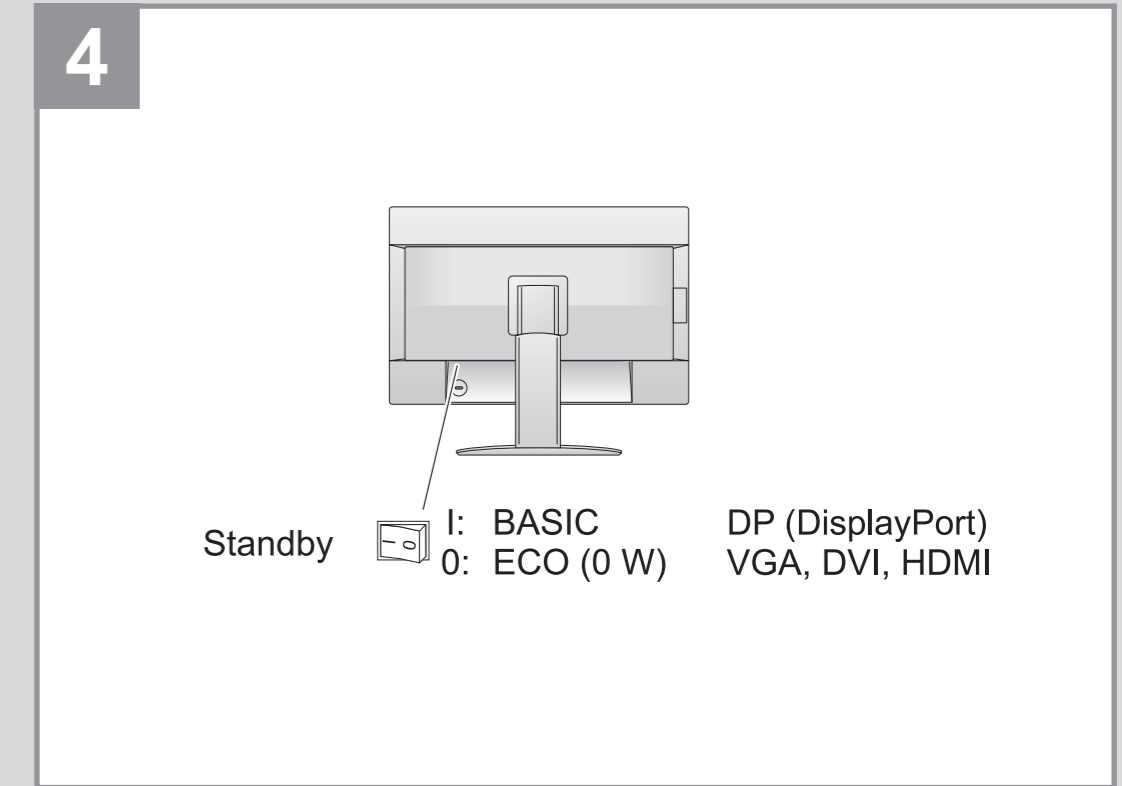

Quick Start Guide

Published by
Fujitsu Technology Solutions GmbH
Mies-van-der-Rohe-Straße 8
80807 München, Germany

Creation
Xerox Global Services

Edition: 2
12/2012

Order No.: A26361-K1442-Z310-1-8N19

A26361-K1442-Z310-1-8N19