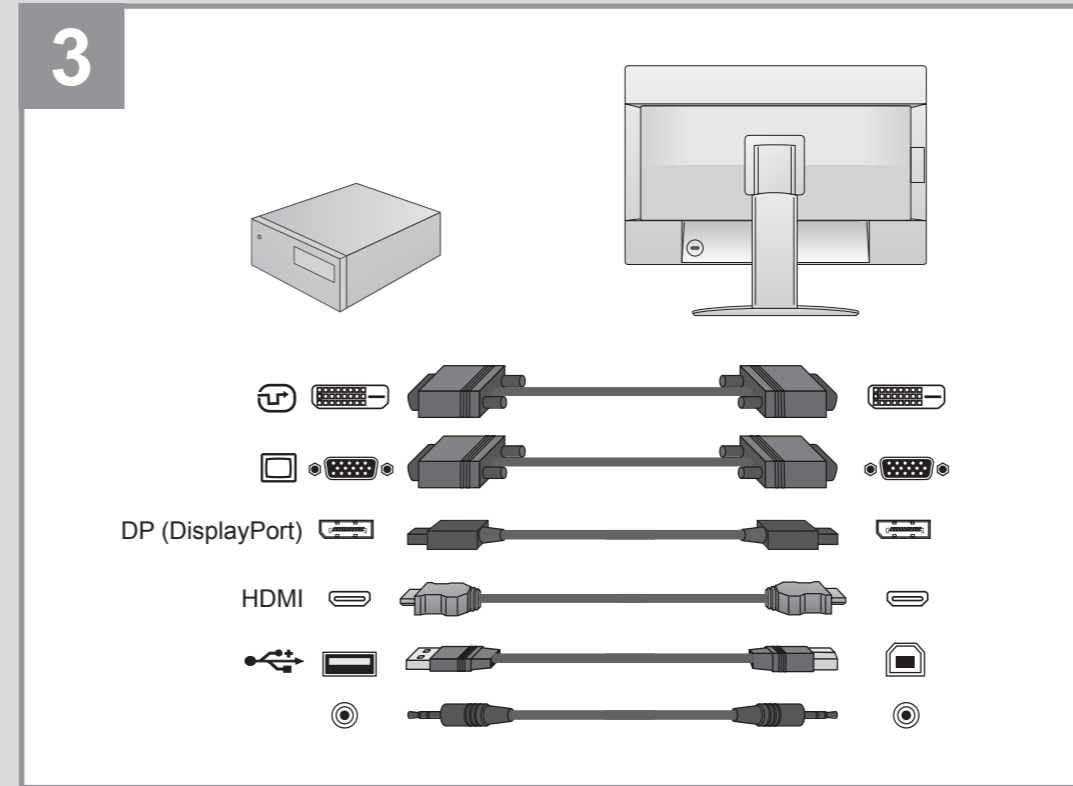

Quick Start Guide

Published by
Fujitsu Technology Solutions GmbH
Mies-van-der-Rohe-Straße 8
80807 München, Germany

Creation
Xerox Global Services

Edition: 2
12/2012

Order No.: A26361-K1442-Z310-1-8N19

A26361-K1442-Z310-1-8N19